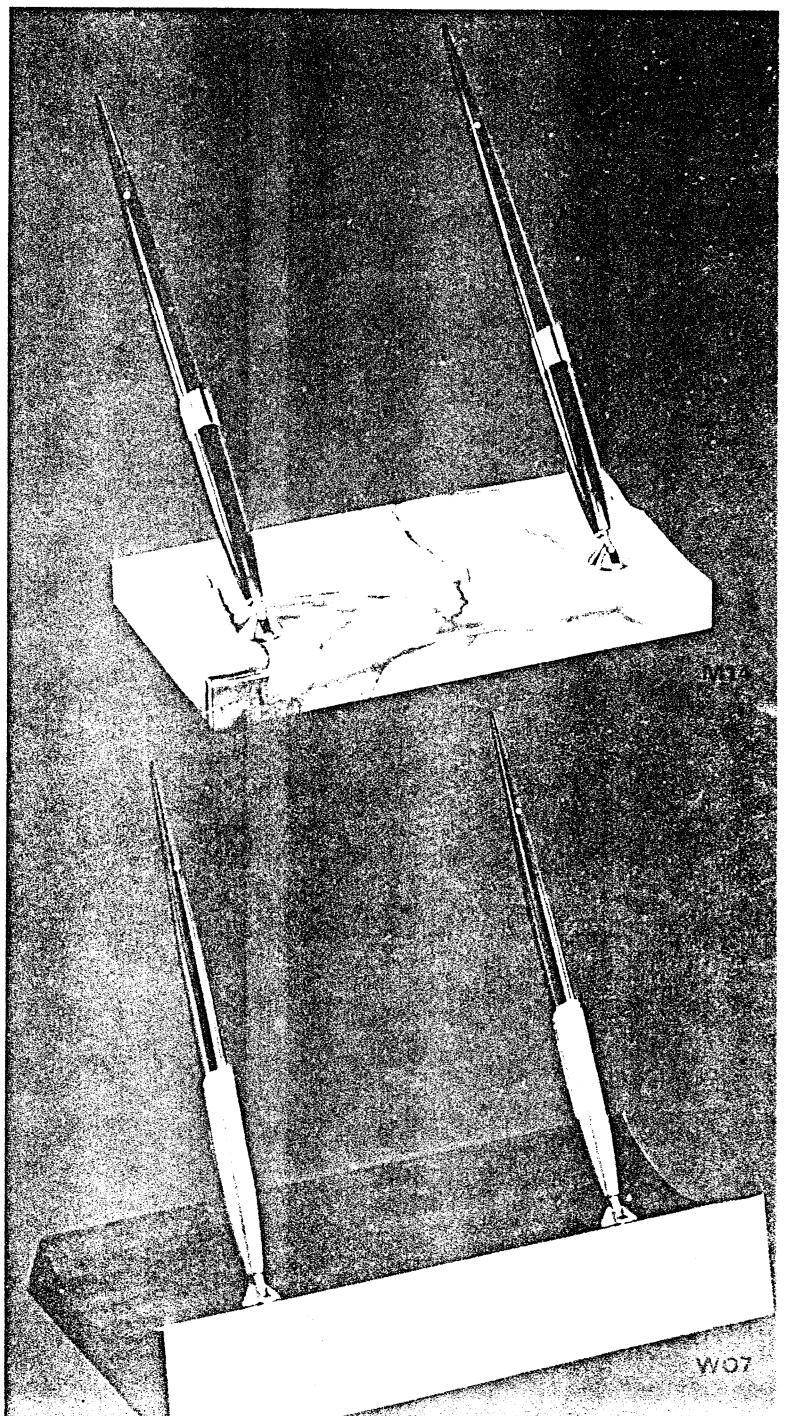

### W07 DESK SET

Gracefully modern shape. A fine rubbed walnut base with a flair of brushed satin trim and chrome pen sockets; 5" x 10". Two brown White Dot cartridge pens. Attractively packaged.

\$50.00